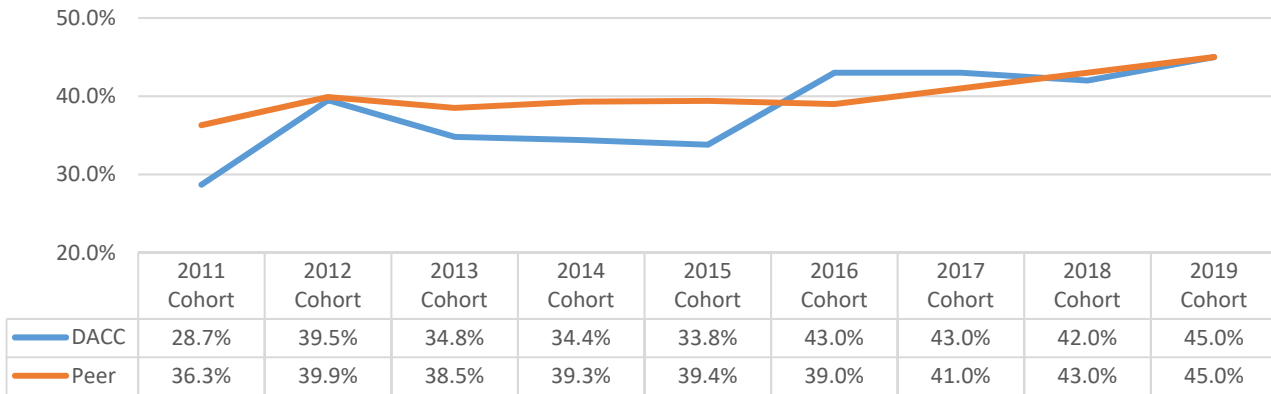

DACC 150% Graduation Rate, Compared to 10 Peer Institutions Source: IPEDS

DACC Fall-to-Fall Retention Rates for Full-Time Students, Compared to 10 Peer Institutions, Source: IPEDS

DACC Fall-to-Fall Retention Rates for Part-Time Students, Compared to 10 Peer Institutions, Source: IPEDS