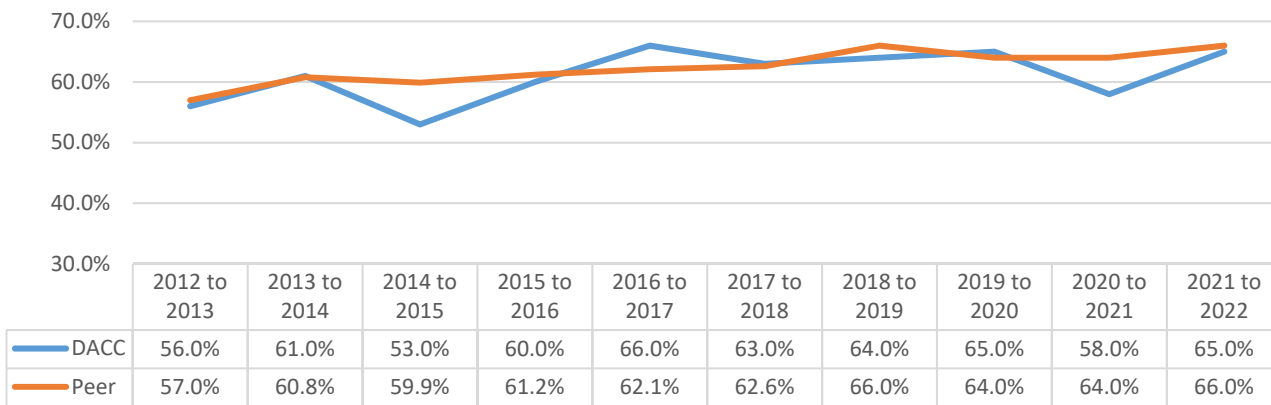

DACC 150% Graduation Rate, Compared to 10 Peer Institutions Source: IPEDS

DACC Fall-to-Fall Retention Rates for Full-Time Students, Compared to 10 Peer Institutions, Source: IPEDS

DACC Fall-to-Fall Retention Rates for Part-Time Students, Compared to 10 Peer Institutions, Source: IPEDS